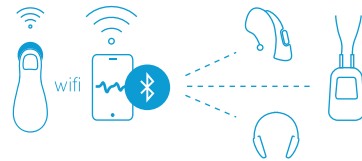

### Jack Connections

Jack  
+  
Headphones

Jack + Receiver  
+  
Hearing aids

Jack  
+  
Cochlear implant

### Wireless Connections

Wifi + Smartphone + Bluetooth  
+  
Hearing aids / Headphones / Receiver

Bluetooth Transmitter + Bluetooth  
+  
Hearing aids / Headphones / Receiver

### What does it do?

-  Increases the volume
-  Jack connection to headphones
-  Connection to hearing aids
-  Connection to Smartphones
-  Records and shares the auscultation