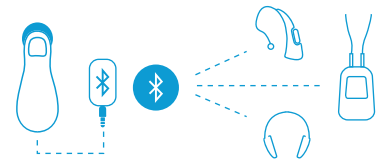

Bluetooth Transmitter + Bluetooth
+
Hearing aids / Headphones / Receiver